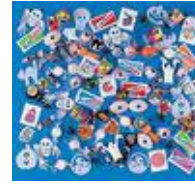

PIÑATAS

What better way to put a party over the top than a colorful, candy-filled piñata?

If you're going with a Theme for your Splash! Party, the piñata will be coordinated with your theme:

Treasure Chest
(pirate)

Shark
(dinosaur)

Tiger
(jungle safari)

Fish
(under the sea)

Mr. Sun
(beach luau)

ClownFish
(standard)

Candy Filling
(incl. with all)

\$30 per candy-filled piñata
(we'll supply the stick – bring your own blindfold!)